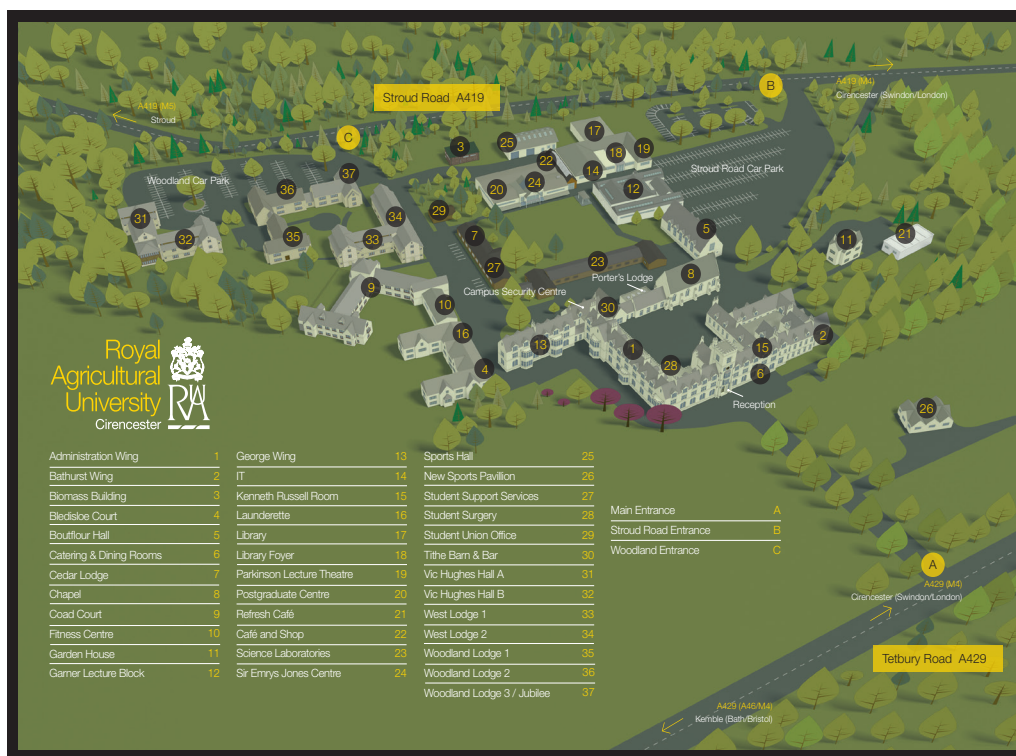

How to find us

BY COACH

Regular National Rapide services connecting London Victoria Station with Heathrow and Cirencester. Journey times range between 1hr 45 mins and 2hrs10 mins.

BY TRAIN

Frequent British Rail services from London (Paddington) to Kemble train station. You will then need to get a taxi from the station to the RAU, this is about a ten minute journey.

BY ROAD

Please use the postcode GL7 6JS, enter via Stroud Road or Tetbury Road entrance.

BY AIR

One and a half hours' drive from Heathrow, Birmingham and Bristol.

For more information, please contact us:

Royal Agricultural University,
Stroud Road,
Cirencester,
Gloucestershire GL7 6JS